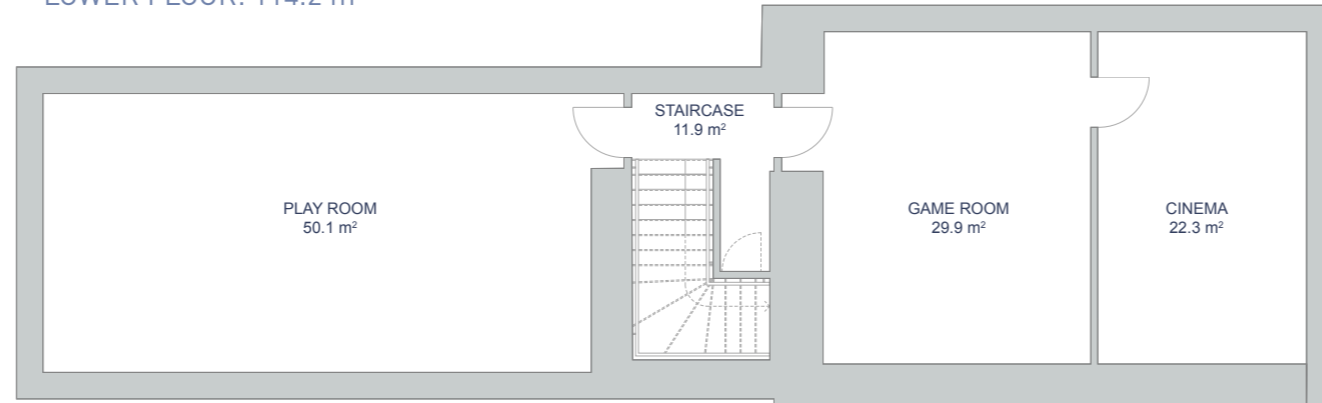

DU PARC
RESIDENCES

RESIDENCE 1 3 BED | 3 BATH

LOWER FLOOR: 114.2 m²
GARDEN FLOOR: 407.9 m²
TERRACE: 132 m²
GARDEN: 120 m²

LOWER FLOOR: 114.2 m²

GARDEN FLOOR: 407.9 m²